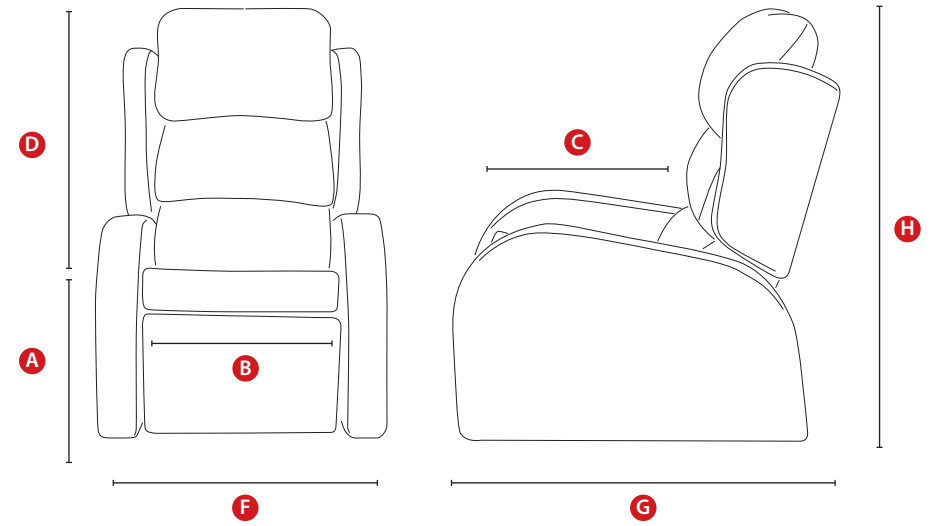

Monza

Contract Express

The Monza Contract Express chair comes in 3 sizes, 3 colour ways and 3 action types and can be delivered very quickly.

The chair comes as standard with fabrics to Crib 5 standard allowing its sale to and use in Care Homes and Hospitals.

The chair comes with a removable seat system and 3 waterfall back cushions which can easily be adjusted to improve the comfort of the chair.

primacare | always there

Monza Contract Express | specification.

		Petite	Compact	Standard
A	seat height	16"	18"	19"
B	seat width	18"	18"	20"
C	seat depth	18"	18"	20"
D	back height	27"	27"	30"
E	back angle	Single 25° / Dual 25° + extra 35°		
F	overall width	27"	27"	29"
G	overall depth	35"	35"	35"
H	overall height	39"	41"	44"

Standard features

- Ultima Vinyl Crib 5 outer with waterproof vapour permeable 4 way stretch fabric to the seat, leg rest and back cushions.
- Removable seat system with visco medium risk pressure relief foam in the seat quilt
- Waterfall back cushions are removable and re-positionable.